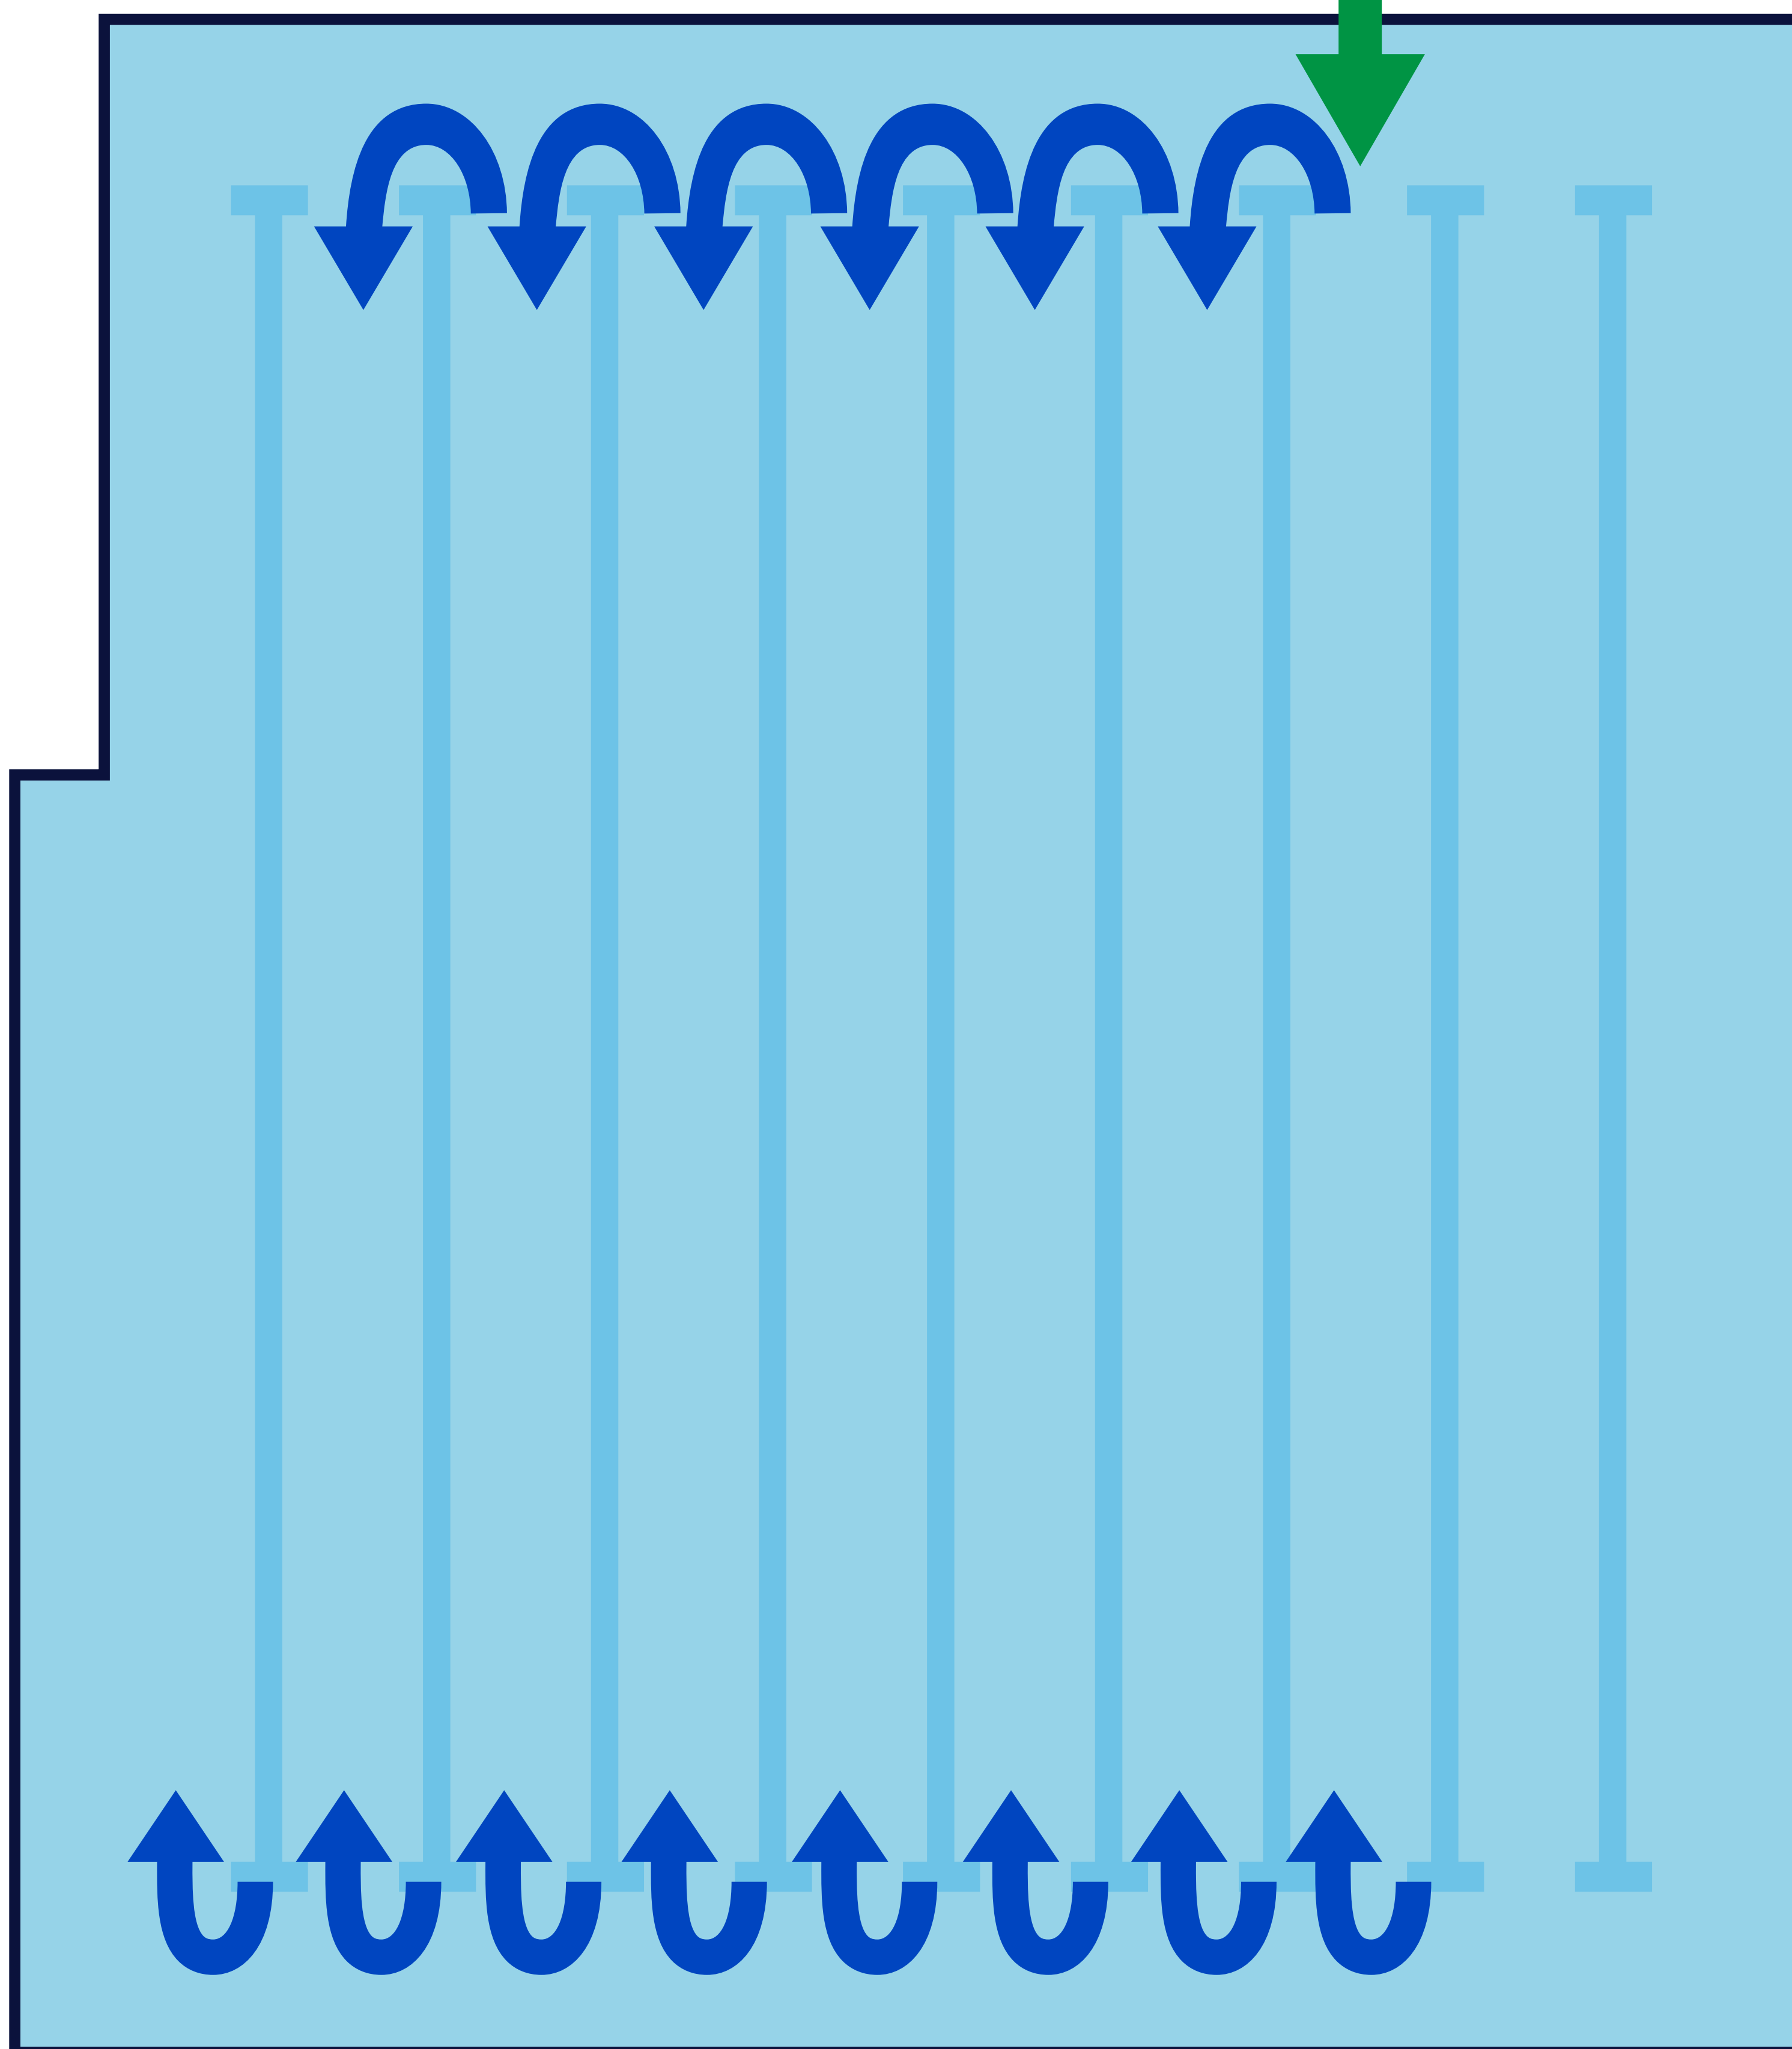

# SWIM ROUTES

## Short & Youth

400m - 16 lengths    Recreation Pool (25m)

**FINISH**

**START**

**25M RECREATION POOL**