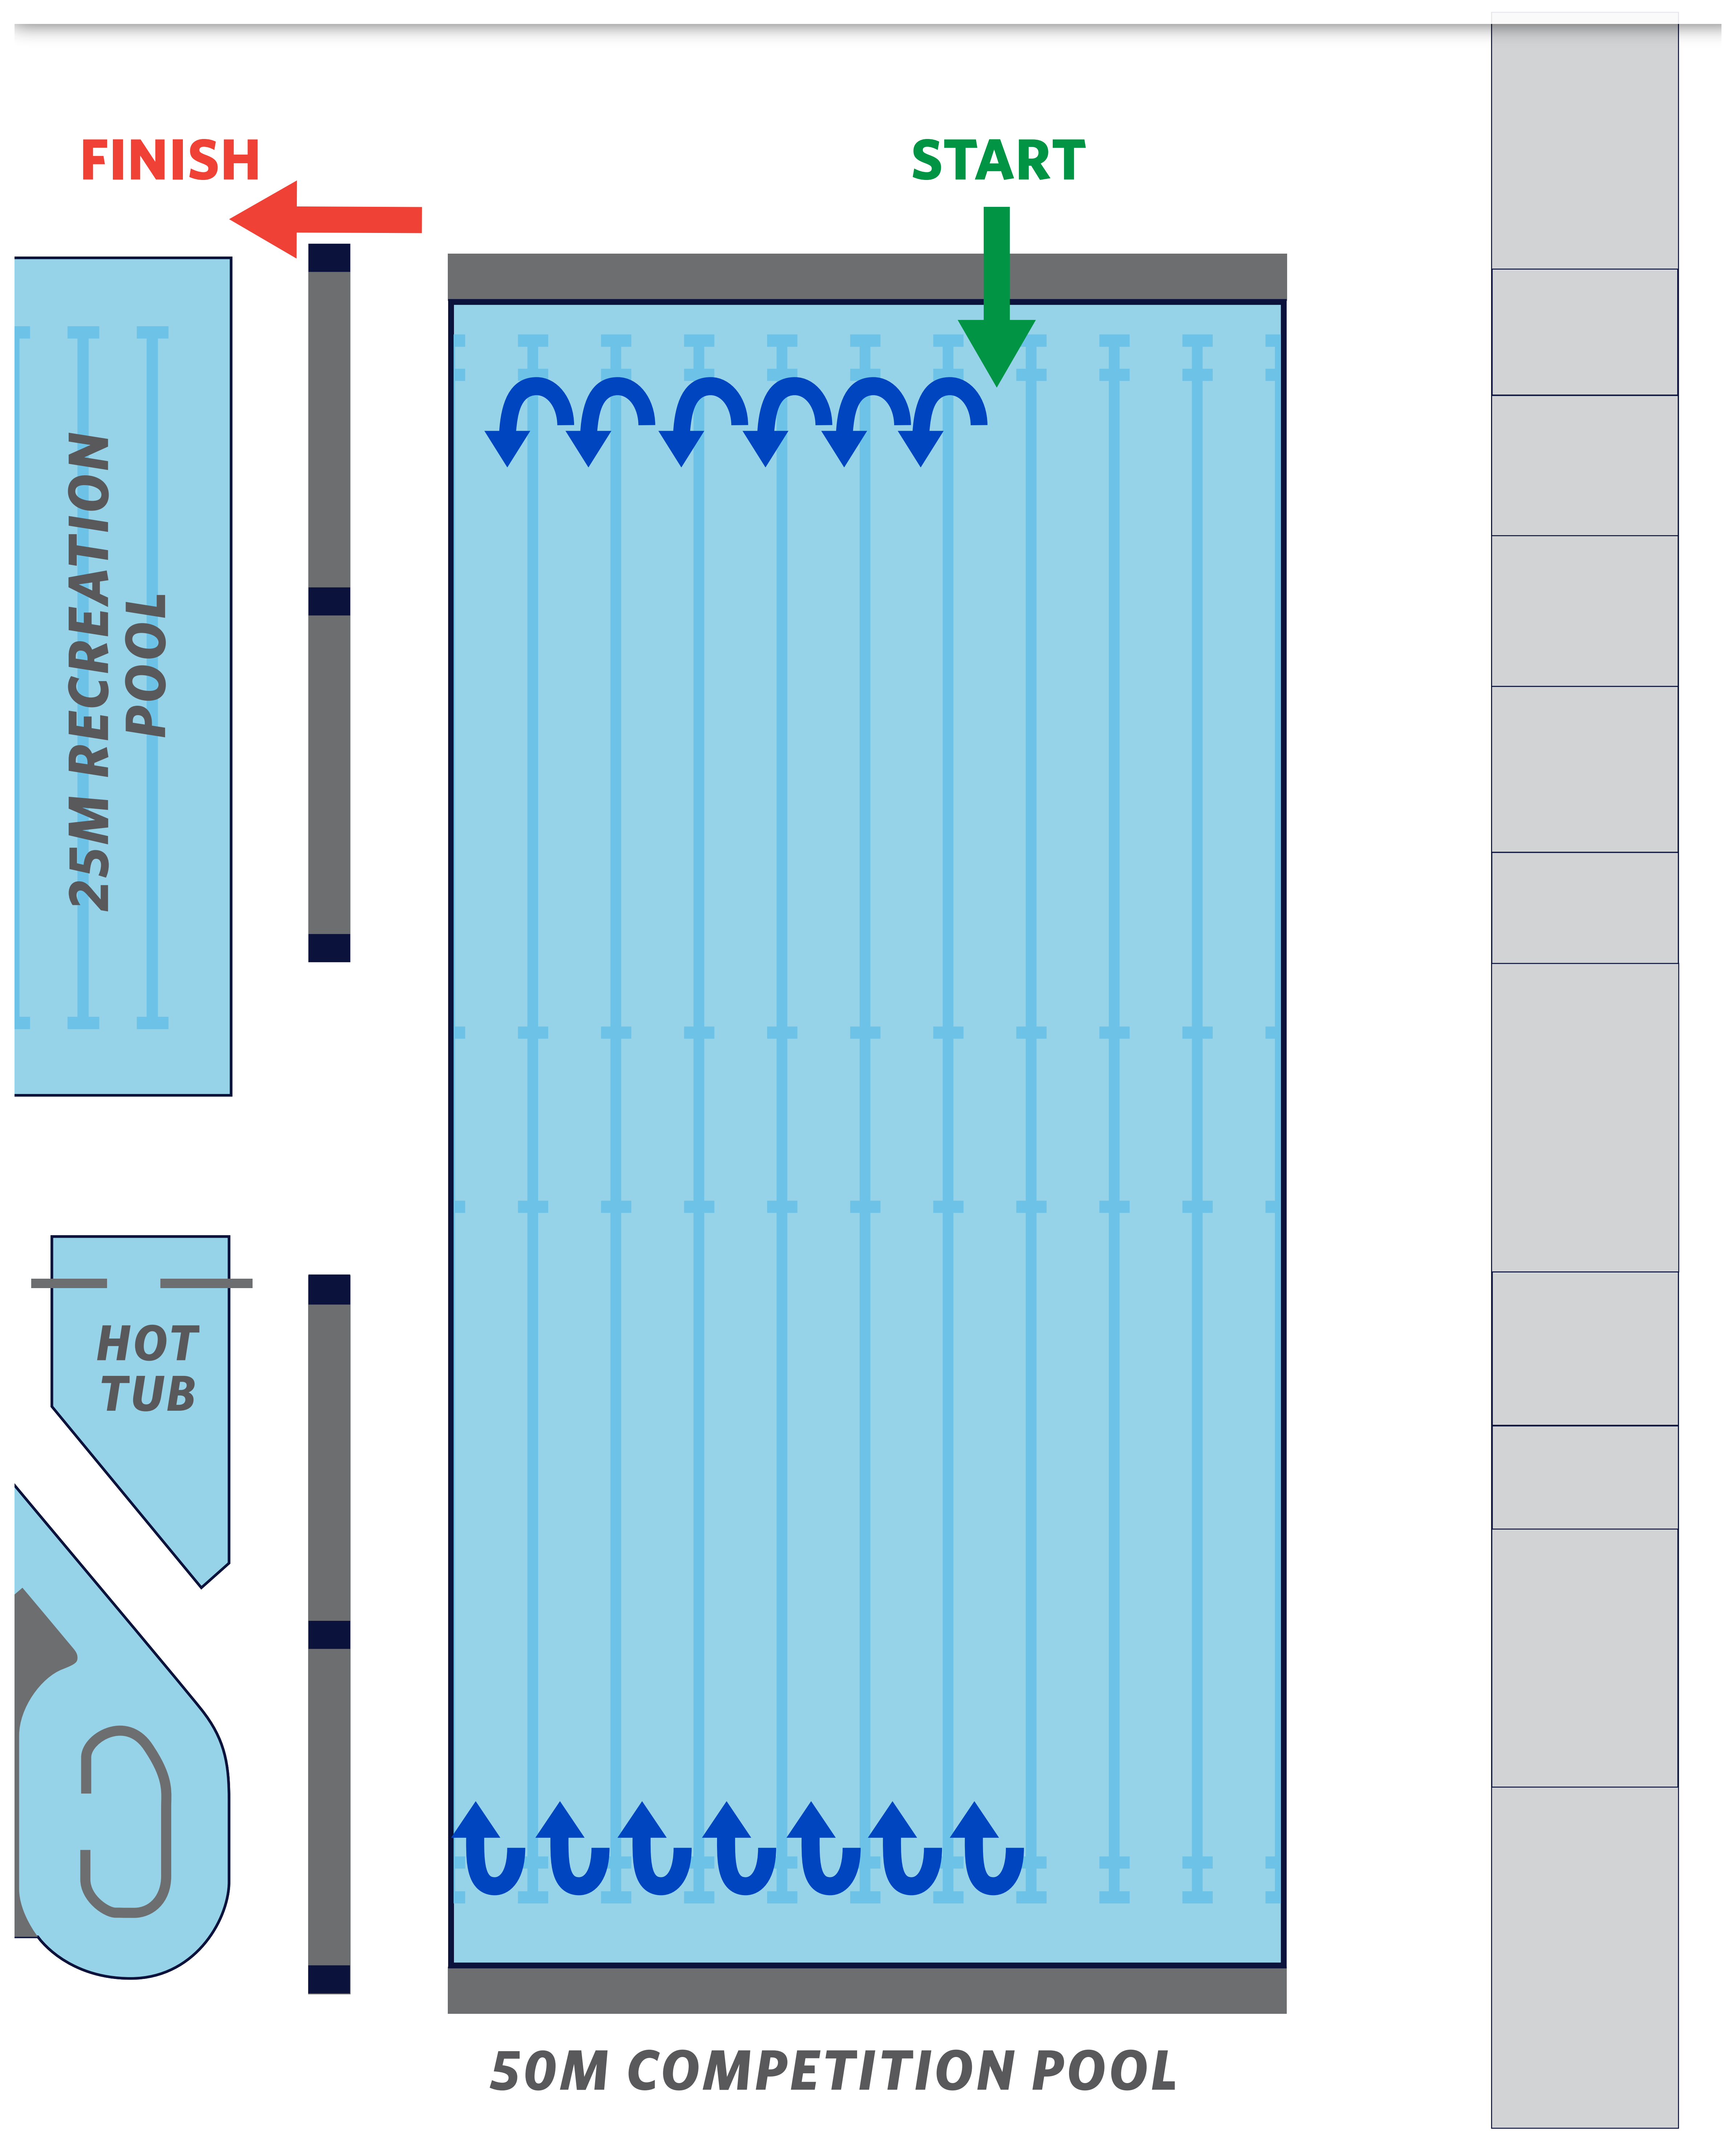

## Kids Aquathlon

100m - 4 lengths    Recreation Pool (25m)

**FINISH**

**START**

**25M RECREATION POOL**

**LEISURE  
POOL**

**HOT  
TUB**

# SWIM ROUTES

**Sprint, Collegia & Relay**

700m - 14 lengths Competition Pool (50m)

**FINISH**

**START**

**25M RECREATION  
POOL**

**HOT  
TUB**

**50M COMPETITION POOL**

# SWIM ROUTES

## Short & Youth

400m - 16 lengths    Recreation Pool (25m)

**FINISH**

**START**

**25M RECREATION POOL**