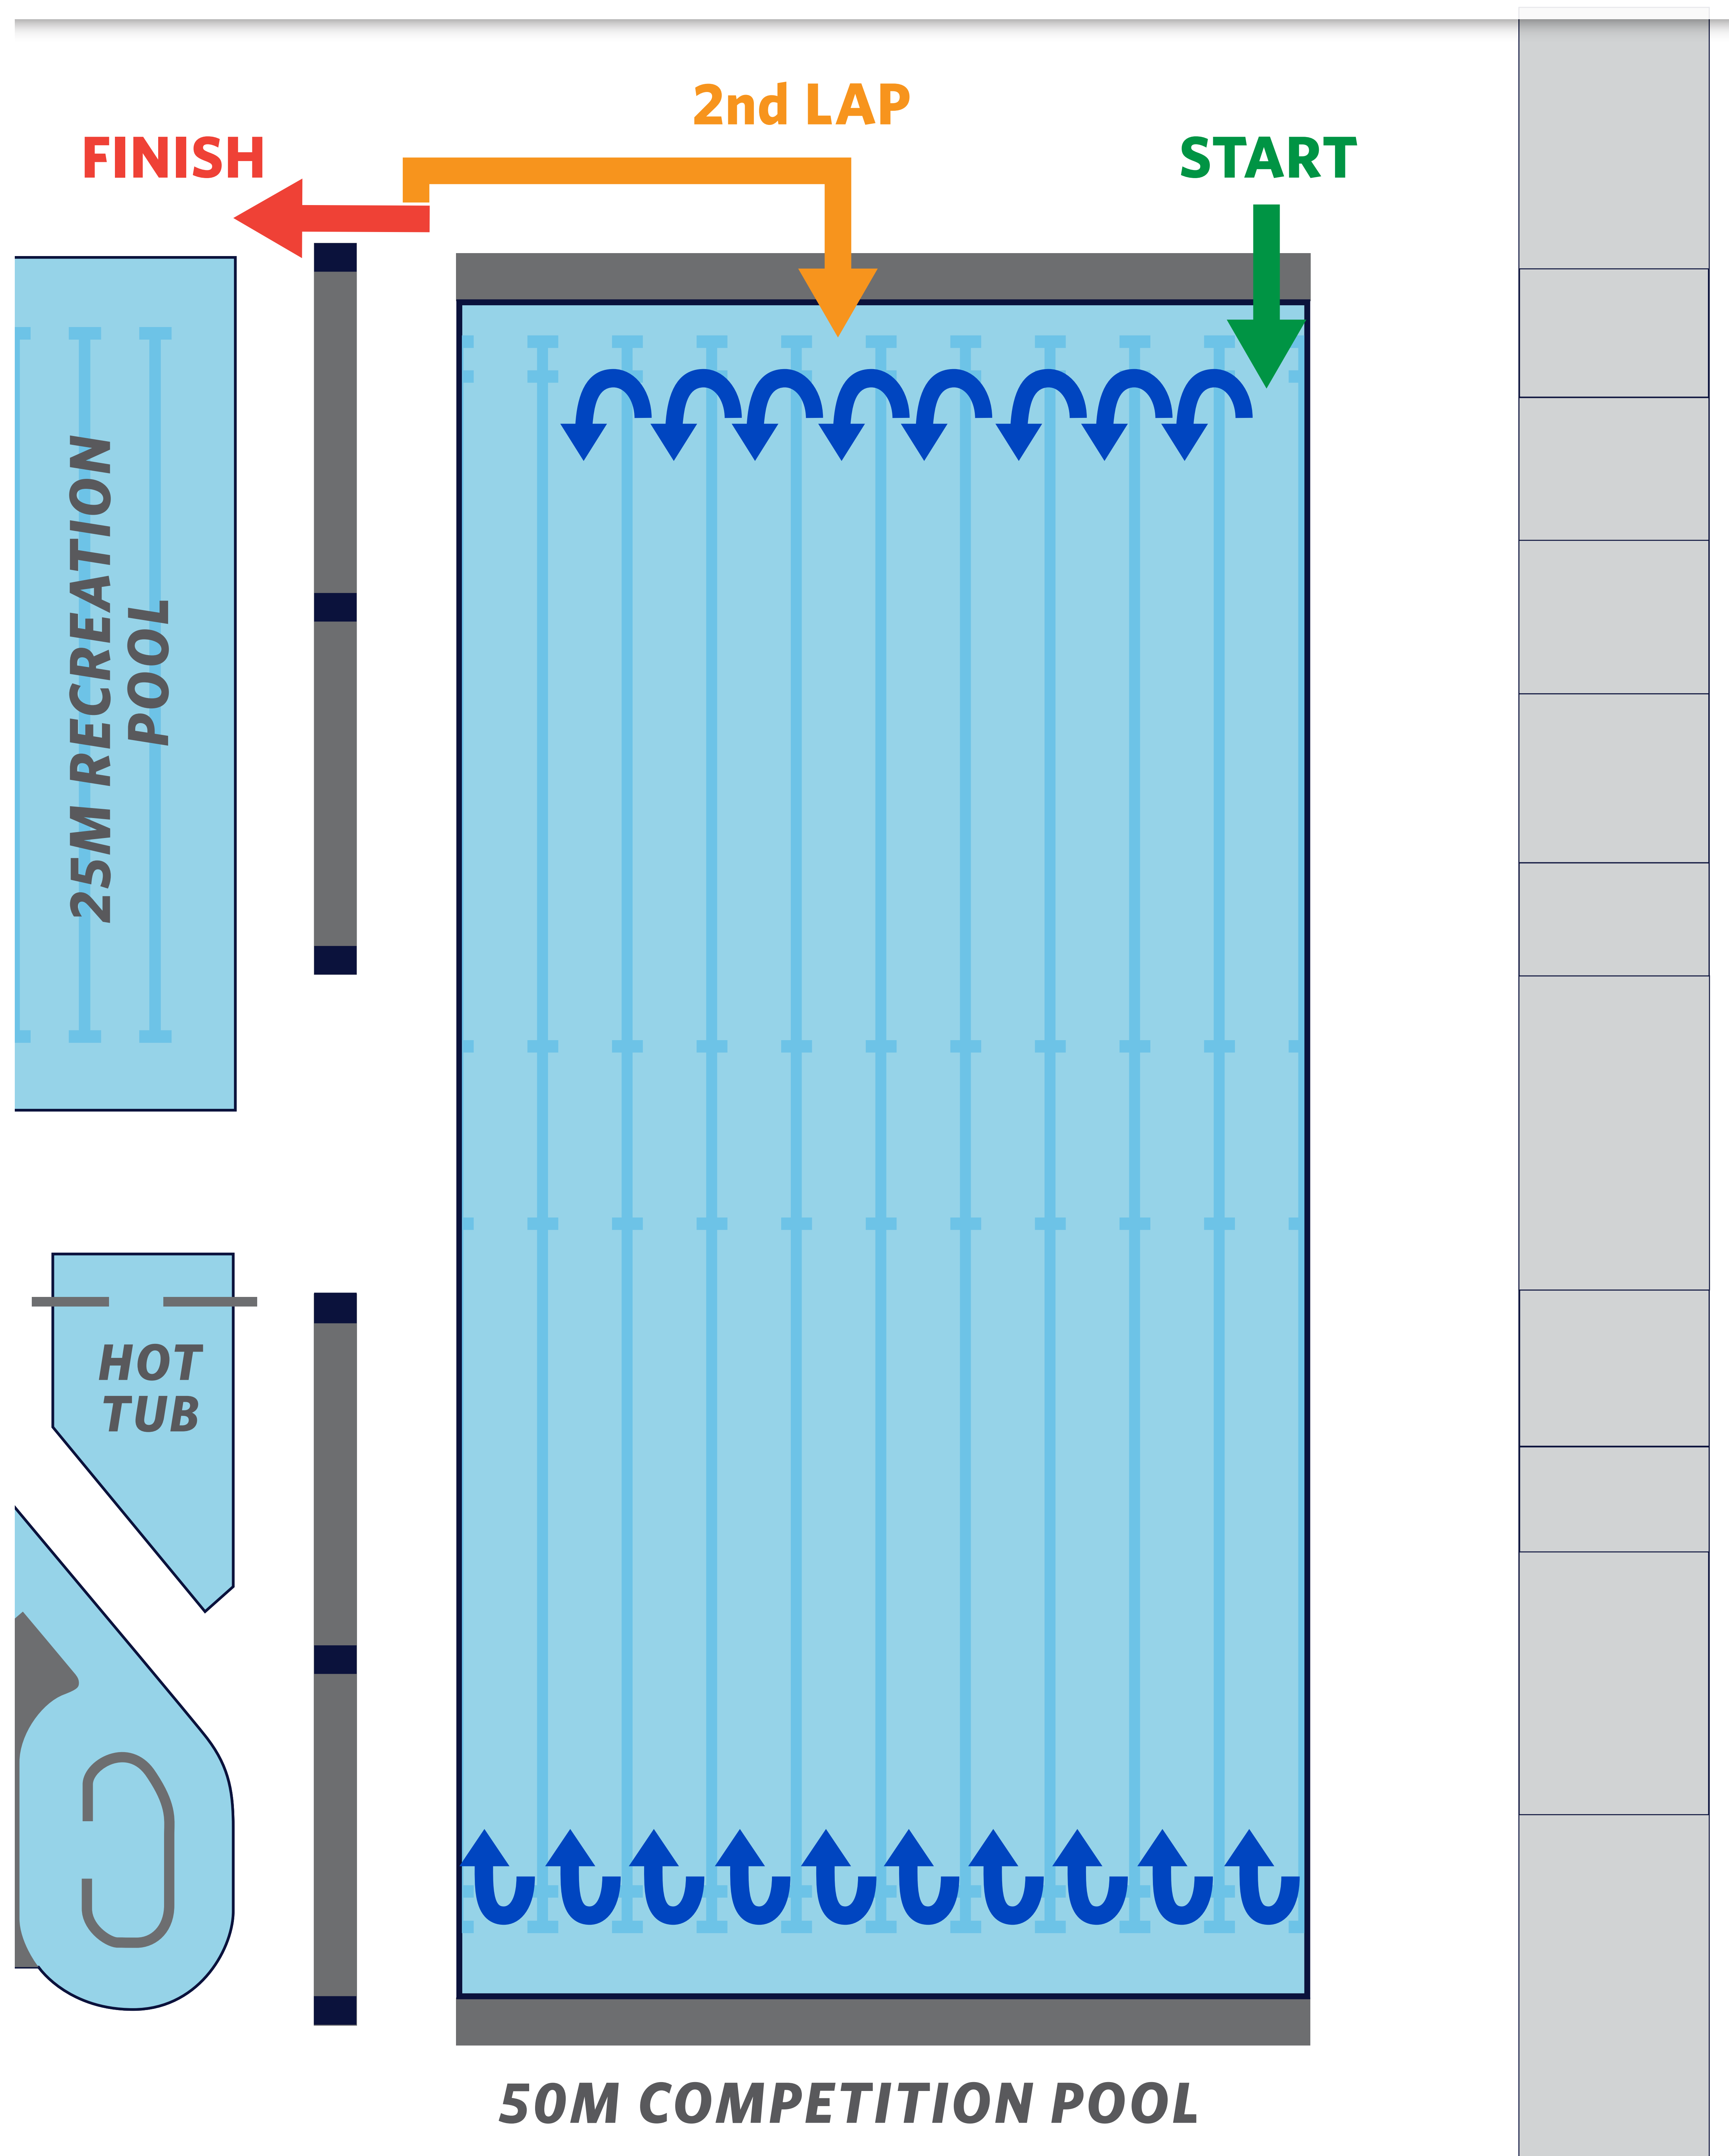

# SWIM ROUTES

## Standard

1500m - 30 lengths Competition Pool (50m)

## Kids Aquathlon

100m - 4 lengths    Recreation Pool (25m)

**FINISH**

**START**

**25M RECREATION POOL**

**LEISURE  
POOL**

**HOT  
TUB**