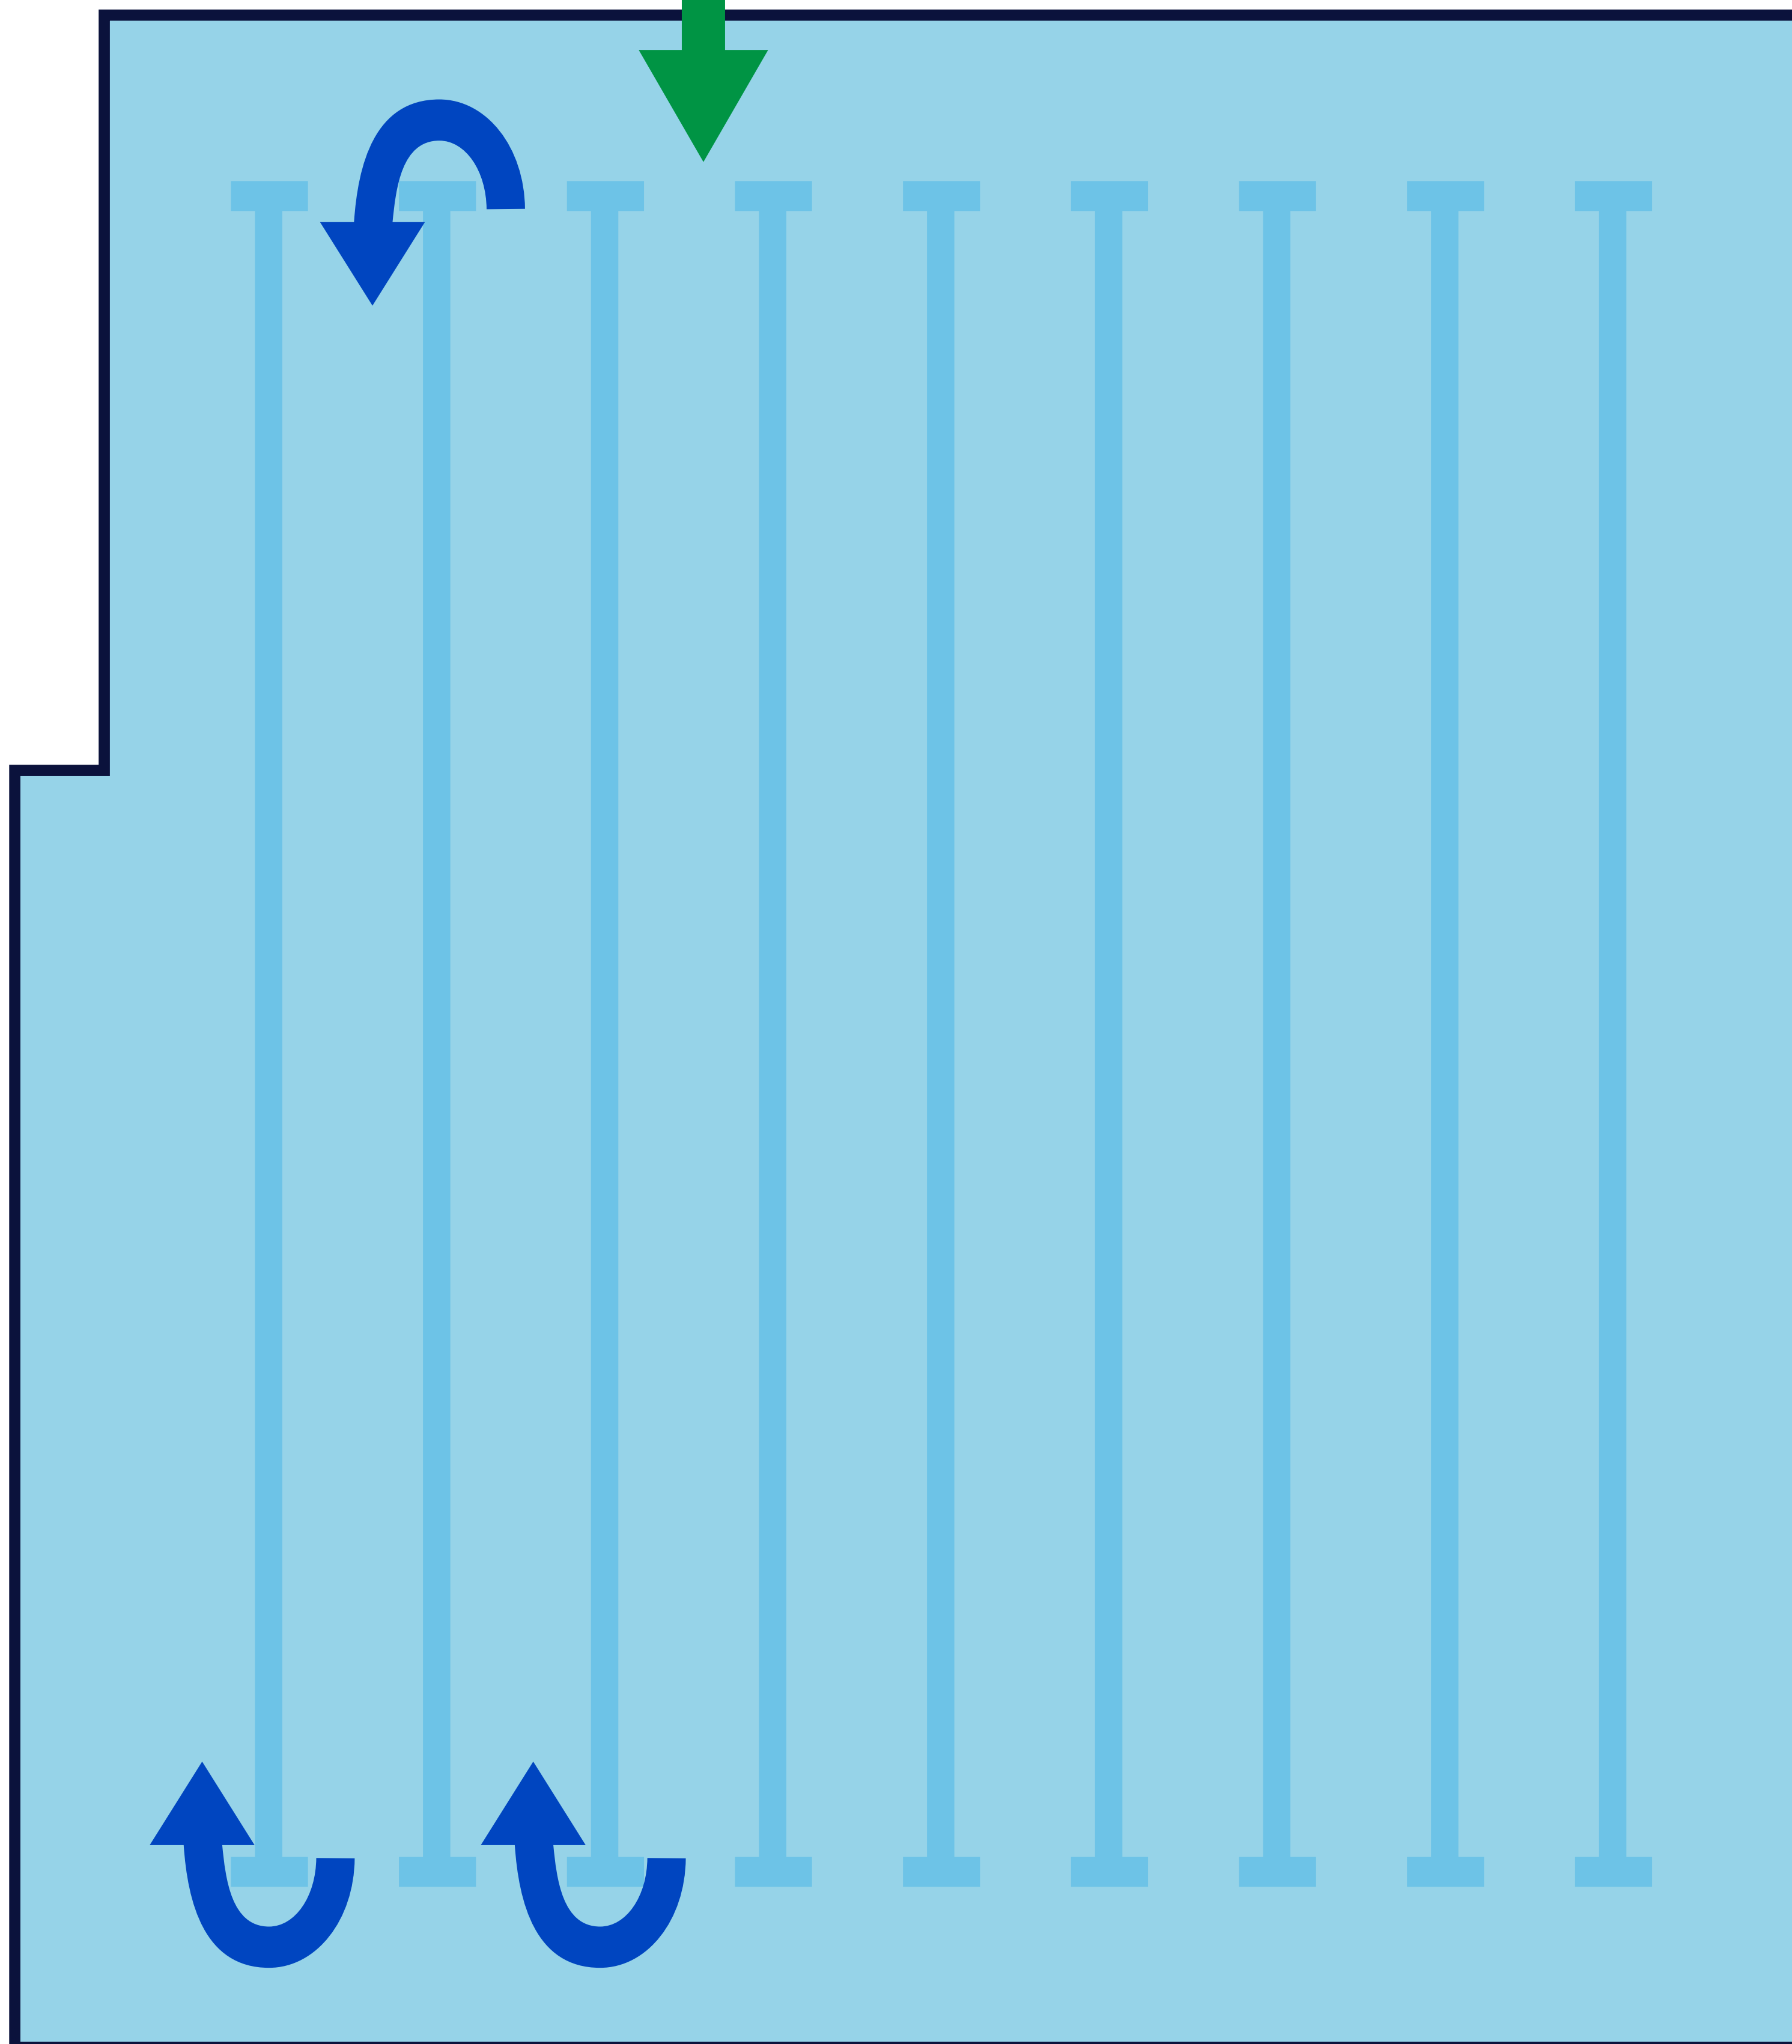

## Standard

1500m - 30 lengths Competition Pool (50m)

# SWIM ROUTES

## Kids Aquathlon

100m - 4 lengths    Recreation Pool (25m)

**FINISH**

**START**

**25M RECREATION POOL**

**LEISURE  
POOL**

**HOT  
TUB**